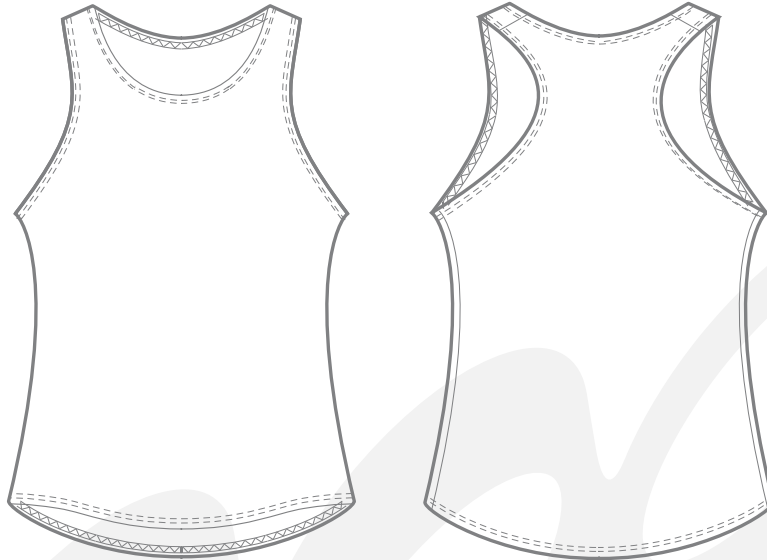

PRICING

5 - 24 pcs	25 - 49 pcs	50+ pcs
\$40	\$35	\$29

#R101 Men's Run Singlet

ATHENS SILVER

Our Athens Silver fabric is 100% polyester lightweight fabric that moves with the body and breathes. Great for medium to high temperature ranges.

- Semi Form Fit
- Fully Customizable

WICKING

BREATHABLE

MEN'S SIZE CHART

	XSMALL	SMALL	MEDIUM	LARGE	XLARGE	XXLARGE
HEIGHT	5'0" - 5'3"	5'3" - 5'6"	5'6" - 5'10"	5'10" - 6'2"	6'2" - 6'5"	6'5" - 6'7"
WEIGHT	100-120lbs	120-140lbs	140-160lbs	160-190lbs	190-215lbs	215-240lbs
CHEST	32 - 35"	35 - 38"	38 - 40"	40 - 43"	43 - 46"	46 - 49"
WAIST	26 - 28"	28 - 30"	30 - 33"	33 - 36"	36 - 39"	39 - 42"
INSEAM	28 - 29"	29 - 31"	31 - 33"	32 - 34"	33 - 35"	34 - 36"

PRICING

5 - 24 pcs	25 - 49 pcs	50+ pcs
\$40	\$35	\$29

#R102 Women's Run Singlet

ATHENS SILVER

Our Athens Silver fabric is 100% polyester lightweight fabric that moves with the body and breathes. Great for medium to high temperature ranges.