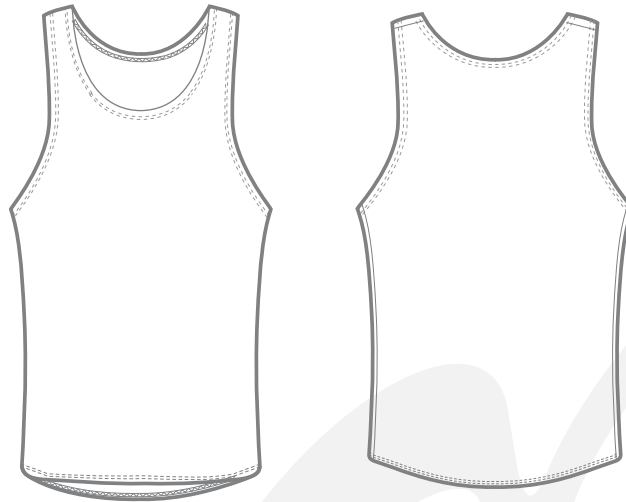

PRICING

5 - 24 pcs	25 - 49 pcs	50+ pcs
\$40	\$35	\$29

#R101 Men's Run Singlet

ATHENS SILVER

Our Athens Silver fabric is 100% polyester lightweight fabric that moves with the body and breathes. Great for medium to high temperature ranges.

- Semi Form Fit
- Fully Customizable

WICKING

BREATHABLE

MEN'S SIZE CHART

	XSMALL	SMALL	MEDIUM	LARGE	XLARGE	XXLARGE
HEIGHT	5'0" - 5'3"	5'3" - 5'6"	5'6" - 5'10"	5'10" - 6'2"	6'2" - 6'5"	6'5" - 6'7"
WEIGHT	100-120lbs	120-140lbs	140-160lbs	160-190lbs	190-215lbs	215-240lbs
CHEST	32 - 35"	35 - 38"	38 - 40"	40 - 43"	43 - 46"	46 - 49"
WAIST	26 - 28"	28 - 30"	30 - 33"	33 - 36"	36 - 39"	39 - 42"
INSEAM	28 - 29"	29 - 31"	31 - 33"	32 - 34"	33 - 35"	34 - 36"

PRICING

5 - 24 pcs	25 - 49 pcs	50+ pcs
\$40	\$35	\$29

#R102 Women's Run Singlet

ATHENS SILVER

Our Athens Silver fabric is 100% polyester lightweight fabric that moves with the body and breathes. Great for medium to high temperature ranges.