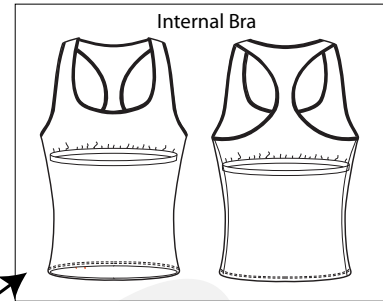

PRICING

5 - 24 pcs	25 - 49 pcs	50+ pcs
$58	$53	$48

#R104 Women's Racerback Run Tank

LILLEHAMMER SILVER

Our Lillehammer Silver is a poly-spandex fabric with a soft and smooth hand feel that has light compression for a great next to the body fit.

- Shelf Bra with Plush Elastic
- Smooth Tailored Waist Hem with No Elastic
- Form Fit
- Fully Customizable

WOMEN'S SIZE CHART

	XSMALL	SMALL	MEDIUM	LARGE	XLARGE	XXLARGE
HEIGHT	4'9" - 5'1"	5'2" - 5'4"	5'5" - 5'8"	5'8" - 5'10"	5'11"-5'12"	5'12"+
WEIGHT	90-110lbs	110-120lbs	120-140lbs	140-160lbs	160-180lbs	180-200lbs
CHEST	31 - 33"	33 - 35"	35 - 37"	37 - 39"	39 - 41"	41 - 43"
WAIST	24 - 26"	26 - 28"	28 - 30"	30 - 32"	32 - 34"	34 - 36"
INSEAM	28 - 29"	29 - 30"	30 - 31"	31 - 32"	32 - 33"	34 - 35"