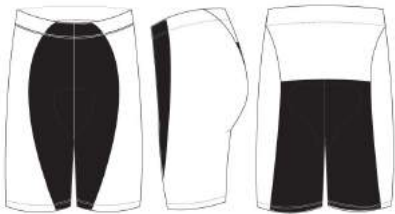

SILVER LEVEL 3/4 SLEEVE MTB JERSEY

\$50

UNISEX

- Raglan sleeve construction
- Lightweight, breathable, wicking fabric

NEW FIT BRONZE LEVEL FULL ZIP JERSEY

\$68

MEN'S & WOMEN'S

- Full length YKK coil zipper
- Three back dump pockets
- Soft tension elastic at waist & pockets
- Lightweight stretch knit fabric with superior wicking ability
- Tighter fit than old bronze. Size up if you want a loose fit.

*See many more products at Podiumwear.com

BIBS, SHORTS & MTB BAGGIES

5-Piece Minimum
No Minimum on Reorders

BRONZE LEVEL CYCLING BIBS

\$99

MEN'S & WOMEN'S

- Italian made Elastic Interface chamois
- Soft breathable mesh upper
- Silicone gripper at leg openings
- Semi-custom: your design on back & leg panels

BRONZE LEVEL CYCLING SHORTS

\$95

MEN'S & WOMEN'S

- Italian made Elastic Interface chamois
- Silicone gripper at leg openings
- Semi-custom: your design on back & leg panels

GOLD LEVEL TRAVERSE MTB BAGGIES

\$135

MEN'S & WOMEN'S

- Lightweight, quick-drying, durable fabric
- Adjustable clasp waistband system
- Zip fly with double snap closure
- Large zippered leg pocket and small hip floating pocket
- 2-ply reinforced saddle area