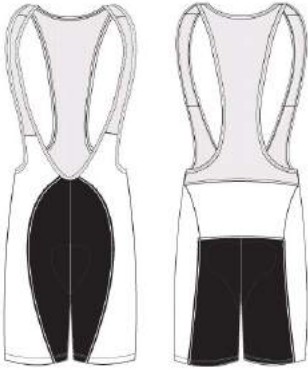

No more dragging uniforms around to pass out at practice. We ship directly to each team member for you.

5-Piece Minimum
No Minimum on Reorders

JERSEYS

MTB SS JERSEY

\$45

MEN'S & WOMEN'S

- Semi-form fit
- Raglan sleeve construction
- Lightweight, breathable, wicking fabric

GOLD LEVEL 3/4 MTB SLEEVE JERSEY

\$65

MEN'S & WOMEN'S

- Extra length in back for full coverage while riding
- Microsuede glasses/goggle wipe at right bottom hem
- Soft, lightweight, breathable, wicking fabric
- Extra panels for superior fit and to keep jersey in place

SILVER LEVEL 3/4 SLEEVE MTB JERSEY

\$50

UNISEX

- Raglan sleeve construction
- Lightweight, breathable, wicking fabric

NEW FIT BRONZE LEVEL FULL ZIP JERSEY

\$68

MEN'S & WOMEN'S

- Full length YKK coil zipper
- Three back dump pockets
- Soft tension elastic at waist & pockets
- Lightweight stretch knit fabric with superior wicking ability
- Tighter fit than old bronze. Size up if you want a loose fit.

*See many more products at Podiumwear.com

BIBS, SHORTS & MTB BAGGIES

5-Piece Minimum
No Minimum on Reorders

BRONZE LEVEL CYCLING BIBS

\$99

MEN'S & WOMEN'S

- Italian made Elastic Interface chamois
- Soft breathable mesh upper
- Silicone gripper at leg openings
- Semi-custom: your design on back & leg panels