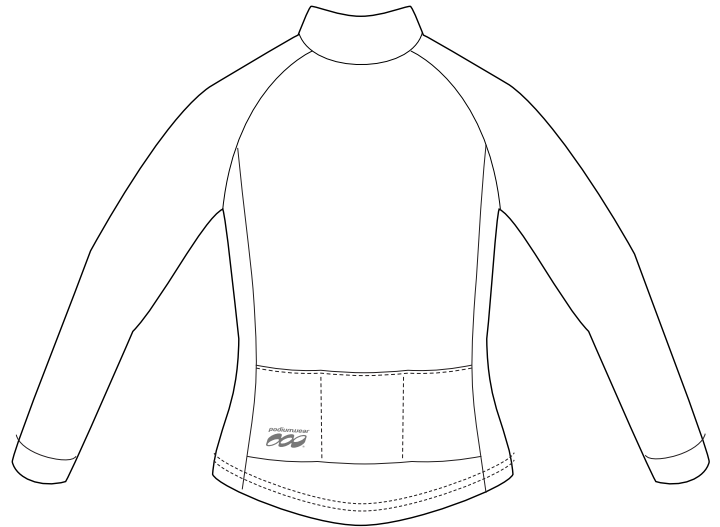

B171 : WOMEN'S MERINO WOOL LS JERSEY

CUSTOMER :

DATE :

ZIPPER COLOR OPTIONS :

BLACK

WHITE

LEFT SIDE PANEL

RIGHT SIDE PANEL