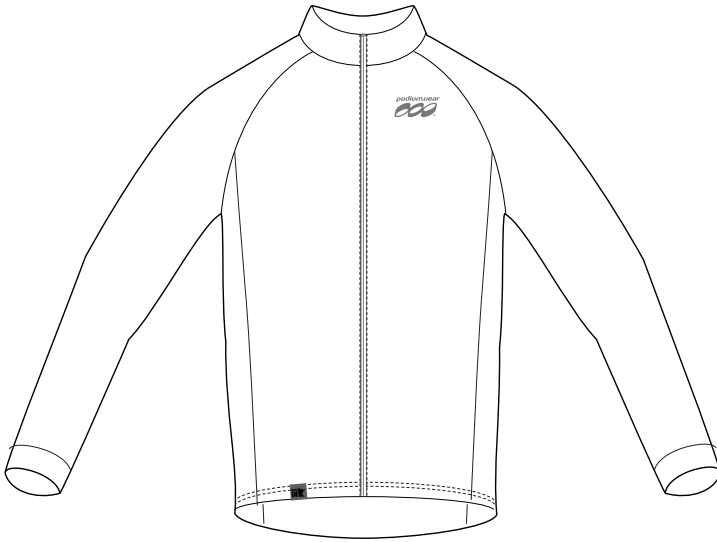

B170 : MEN'S MERINO WOOL LS JERSEY

CUSTOMER :

DATE :

ZIPPER COLOR OPTIONS :

BLACK

WHITE

LEFT SIDE PANEL

RIGHT SIDE PANEL