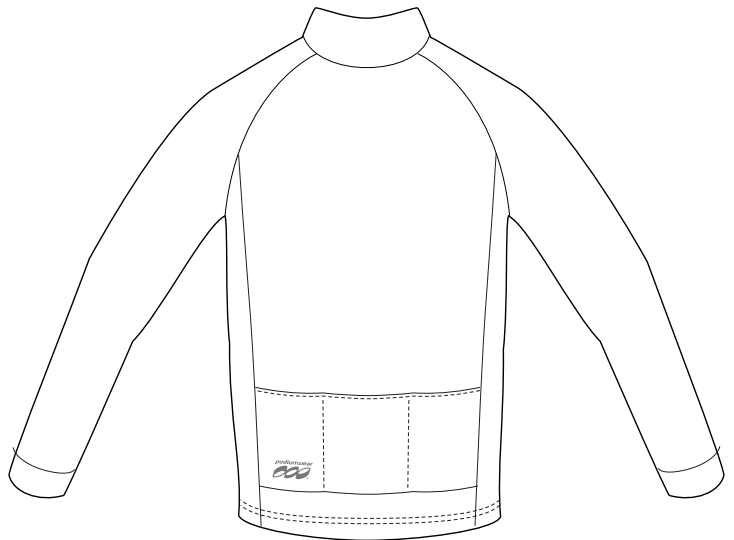

B170 : MEN'S MERINO WOOL LS JERSEY

CUSTOMER :

DATE :

ZIPPER COLOR OPTIONS :

BLACK

WHITE

LEFT SIDE PANEL

RIGHT SIDE PANEL