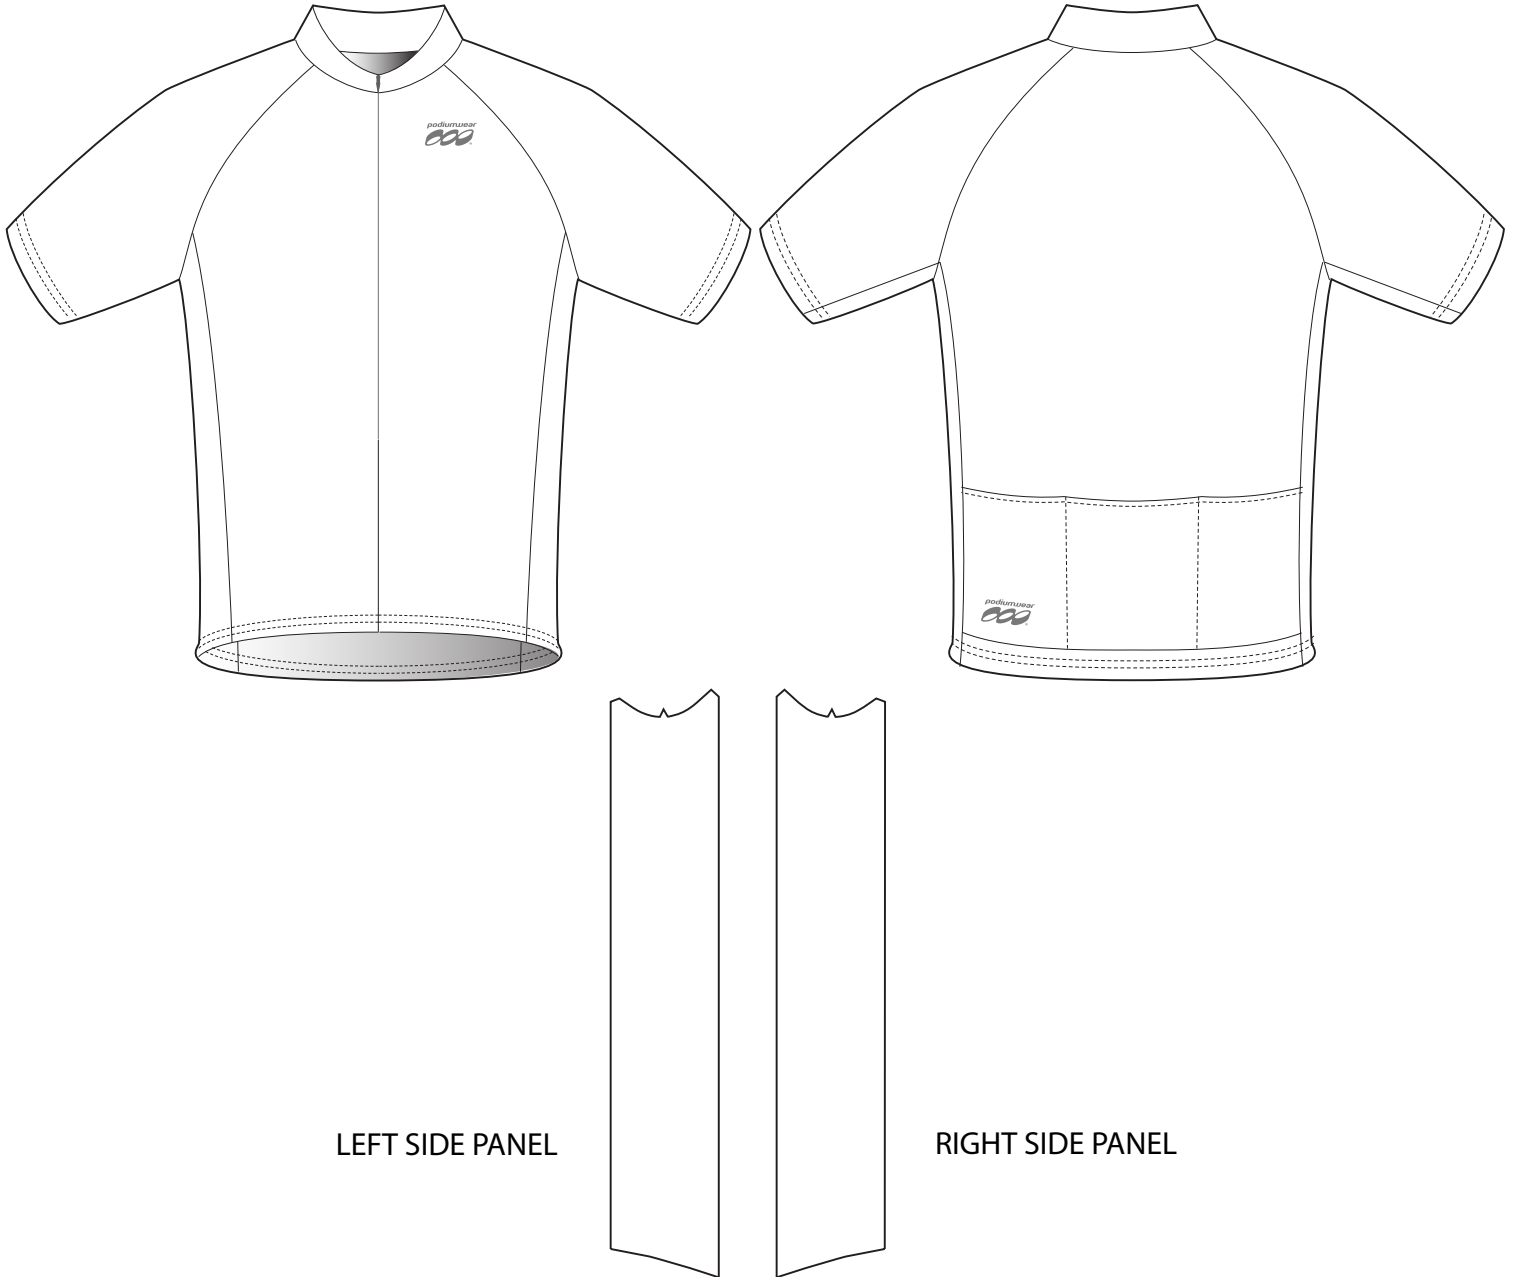

B260H : CHILD BIKE JERSEY

CUSTOMER :

DATE :

LEFT SIDE PANEL

RIGHT SIDE PANEL