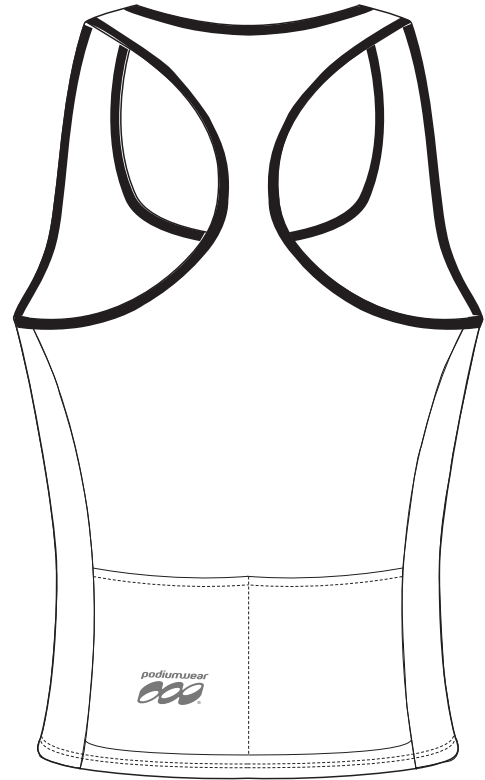

B142 : WOMEN'S SILVER BIKE TANK - WITHOUT BRA

CUSTOMER :

DATE :

LEFT SIDE PANEL

RIGHT SIDE PANEL