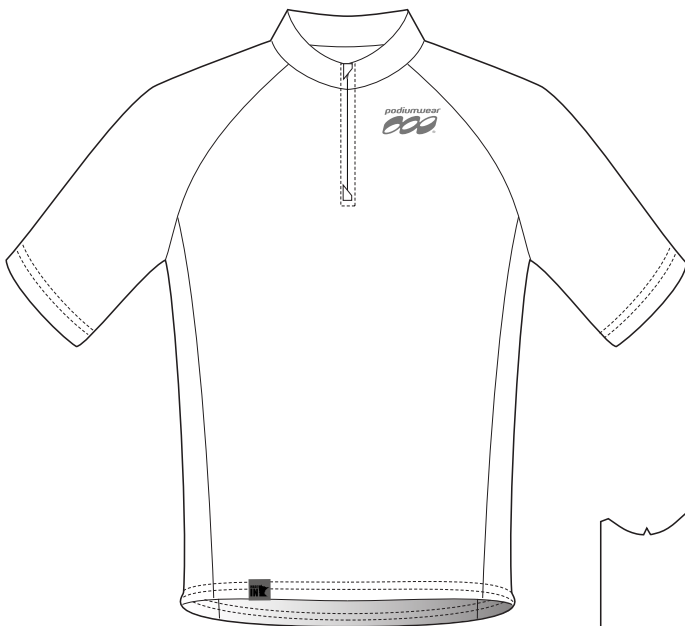

B180D: MEN'S LOCAL WOOL SHORT SLEEVE JERSEY

CUSTOMER :

DATE :

ZIPPER COLOR OPTIONS :

BLACK

WHITE

LEFT SIDE PANEL

RIGHT SIDE PANEL