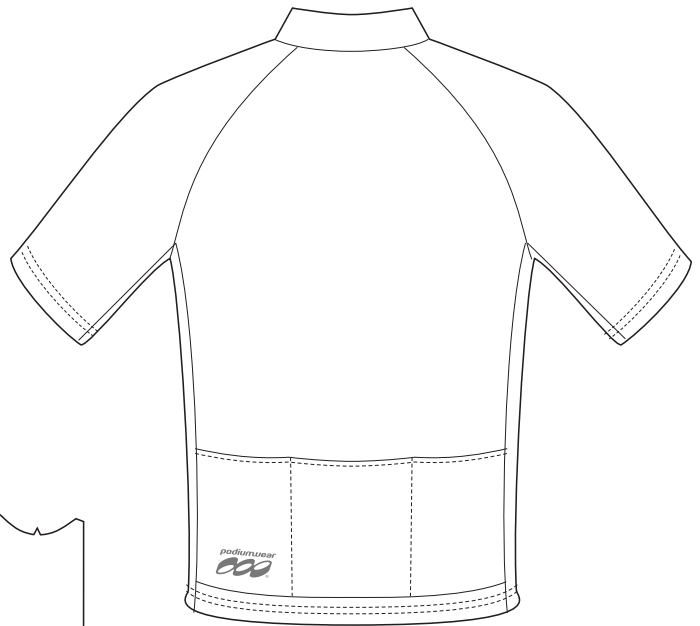

B180D: MEN'S LOCAL WOOL SHORT SLEEVE JERSEY

CUSTOMER :

DATE :

ZIPPER COLOR OPTIONS :

BLACK

WHITE

LEFT SIDE PANEL

RIGHT SIDE PANEL