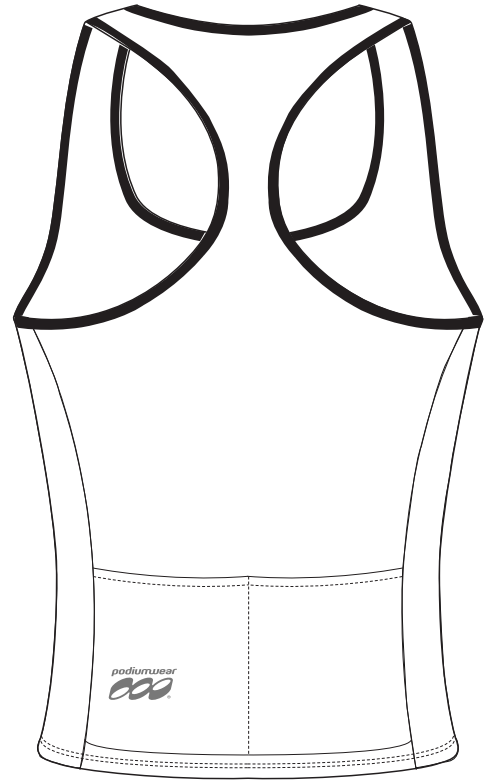

B105 : WOMEN'S SILVER RACERBACK BIKE TANK

CUSTOMER :

DATE :

LEFT SIDE PANEL

RIGHT SIDE PANEL