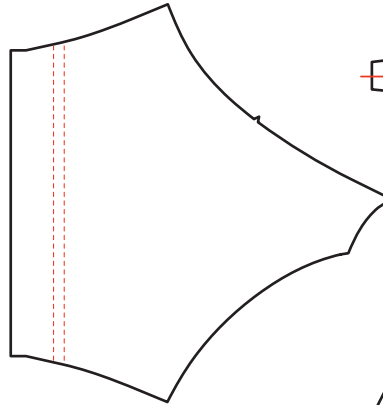

MEN'S ULTIMATE JERSEY - R105

RIGHT SLEEVE

EXTERNAL
INTERNAL

LEFT SLEEVE