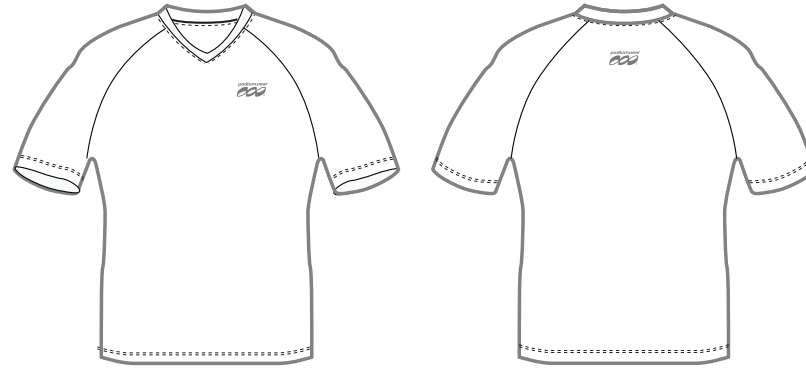

MEN'S ULTIMATE JERSEY - R105

RIGHT SLEEVE

EXTERNAL
INTERNAL

LEFT SLEEVE