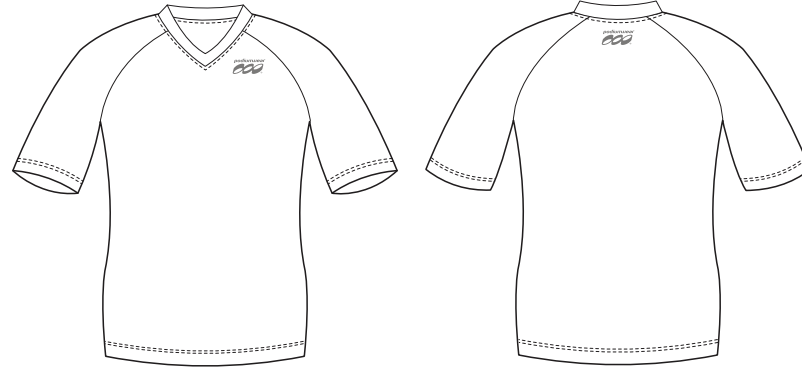

WOMEN'S V-NECK JERSEY - R106

RIGHT SLEEVE

LEFT SLEEVE