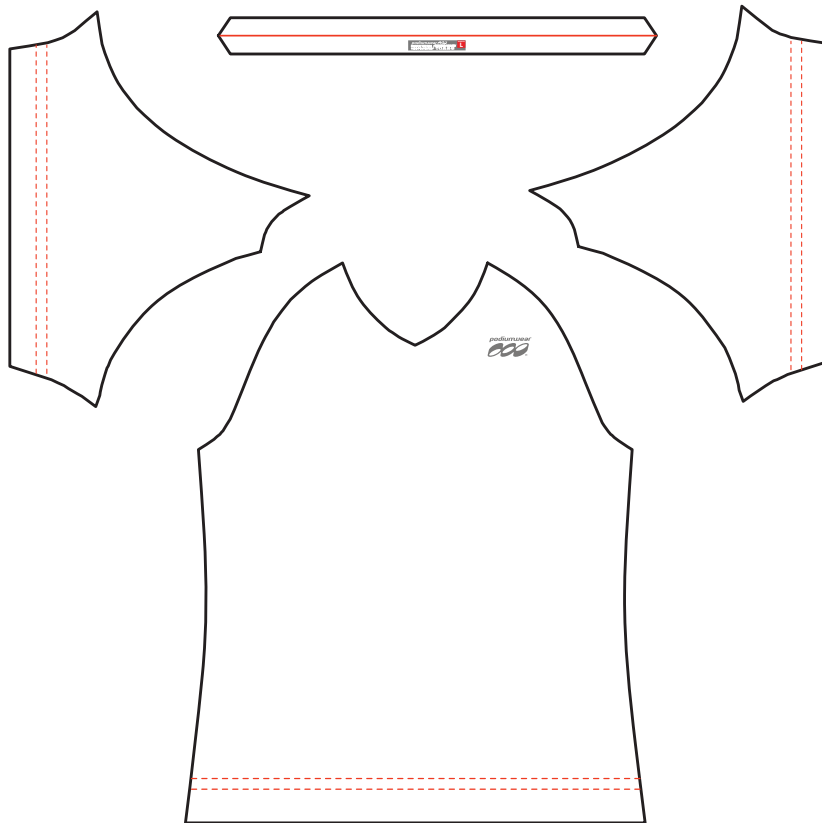

WOMEN'S V-NECK JERSEY - R106

RIGHT SLEEVE

LEFT SLEEVE