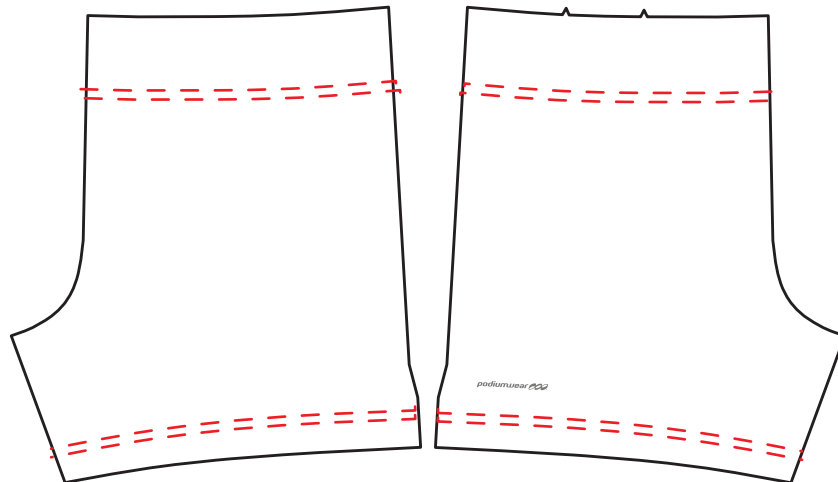

THINGS TO KEEP IN MIND:

- All fonts must be flattened or sent with your design.
- Please avoid designing across seams as art elements will not match up.
- Our Podiumwear logos must remain on all garments.
- All logos and design elements must be vectors. If any element is not a vector it will have to be evaluated by one of our designers and could delay your order.
- Adding sponsor logos AFTER submitting your artwork will delay your order.
- We print using RGB values; if you have a pantone we will do our best to match it, but this could delay your order.

FRONT

BACK

LEFT FRONT

RIGHT FRONT

LEFT BACK

RIGHT BACK