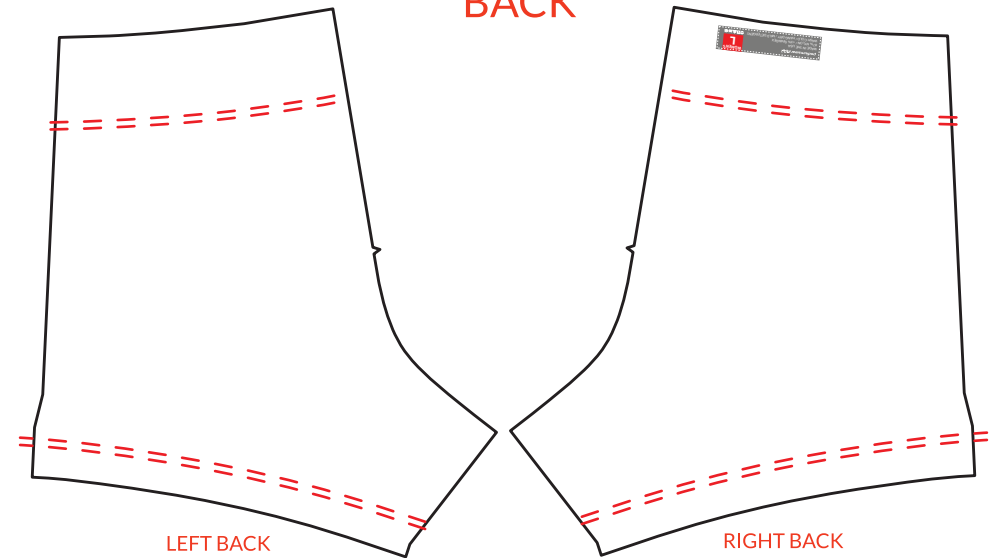

THINGS TO KEEP IN MIND:

- All fonts must be flattened or sent with your design.
- Please avoid designing across seams as art elements will not match up.
- Our Podiumwear logos must remain on all garments.
- All logos and design elements must be vectors. If any element is not a vector it will have to be evaluated by one of our designers and could delay your order.
- Adding sponsor logos AFTER submitting your artwork will delay your order.
- We print using RGB values; if you have a pantone we will do our best to match it, but this could delay your order.

FRONT

BACK

LEFT FRONT

RIGHT FRONT

LEFT BACK

RIGHT BACK