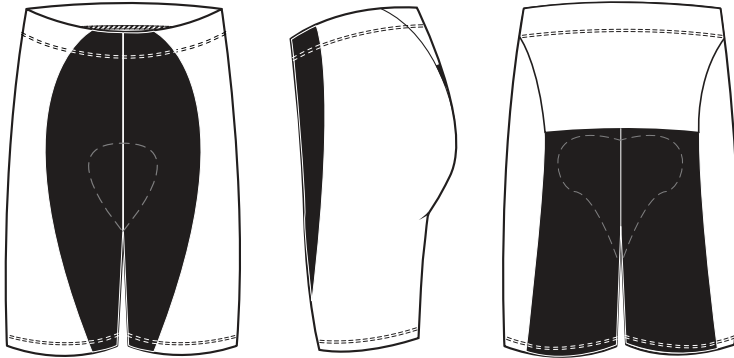

# PATTERN TEMPLATE

## MEN'S BRONZE BIKE SHORT - B402