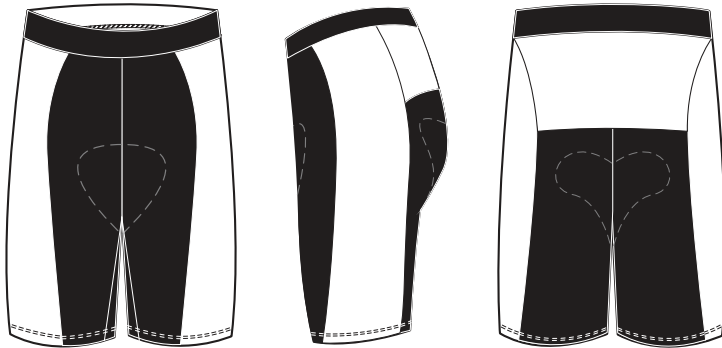

PATTERN TEMPLATE

WOMEN'S BRONZE BIKE SHORT - B406

THREAD COLOR OPTIONS:

THINGS TO KEEP IN MIND:

- All fonts must be flattened or sent with your design.
- Please avoid designing across seams as art elements will not match up.
- Our Podiumwear logos must remain on all garments.
- All logos and design elements must be vectors. If any element is not a vector it will have to be evaluated by one of our designers and could delay your order.
- Adding sponsor logos AFTER submitting your artwork will delay your order.
- We print using RGB values; if you have a pantone we will do our best to match it, but this could delay your order.