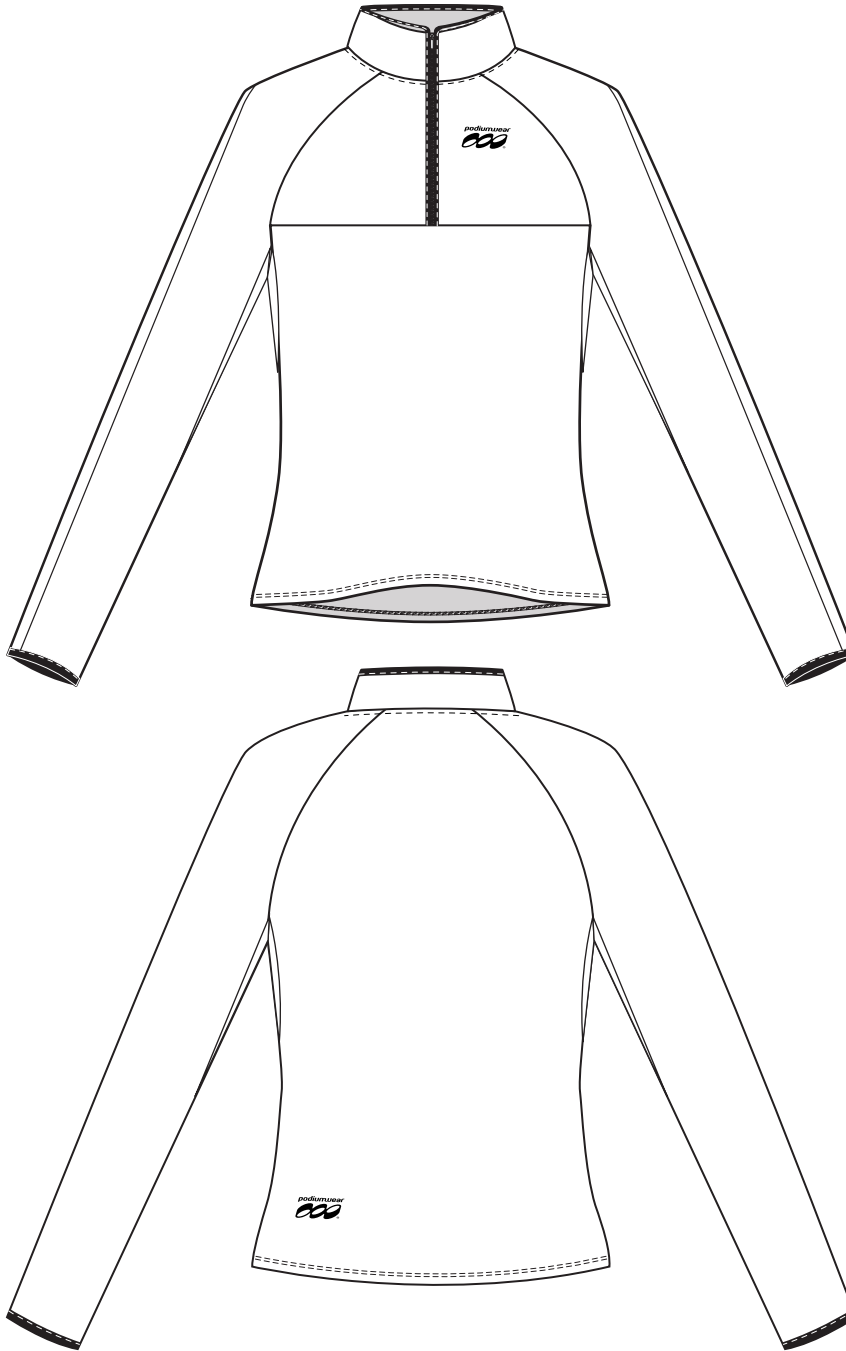

N178 : WOMEN'S HALF-ZIP PULLOVER

CUSTOMER :

DATE :

Please avoid designing across seams as it may not match up.

**A NOTE ABOUT TRADEMARKED COPYWRITTEN MATERIAL:** It is illegal to use other peoples' material without permission. Please do not design with trademarked art unless you have written permission to use it. Podiumwear Custom Sports Apparel is not responsible for obtaining permission to use trademarked logos.