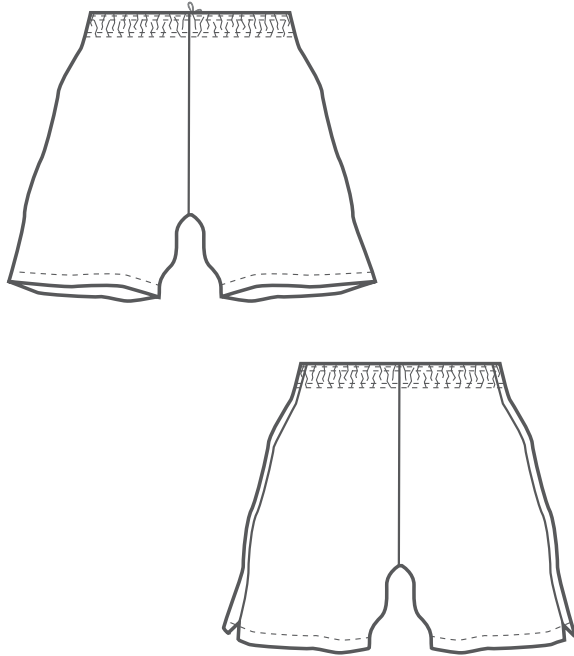

R111: Women's Ultimate Short

FABRIC DETAILS : SEOUL SILVER

Our Seoul Silver fabric is a lightweight Nylon with a soft hand feel. A touch of stretch allows for a non-constrictive, comfortable fit that moves with your body.

WICKING

BREATHABLE

GARMENT DETAILS:

Drawcord Waistband

Fully Customizable

PRICING: \$45

WOMEN'S SIZE CHART

	XSMALL	SMALL	MEDIUM	LARGE	XLARGE	2XLARGE	3XLARGE	4XLARGE
HEIGHT	4'9" - 5'1"	5'2" - 5'4"	5'5" - 5'8"	5'8" - 5'10"	5'9" - 5'11"	5'10" - 5'12"	5'11 +	5'11 +
WEIGHT	90 - 110 lbs	110 - 120 lbs	120 - 140 lbs	140 - 160 lbs	160 - 180 lbs	180 - 200 lbs	200 - 220 lbs	220 +
CHEST	31" - 33"	33" - 35"	35" - 37"	37" - 39"	39" - 41"	41" - 43"	43" - 45"	45" - 47"
WAIST	24" - 26"	26" - 28"	28" - 30"	30" - 32"	32" - 34"	34" - 36"	36" - 38"	38" - 41"
HIP	34" - 36"	36" - 38"	38" - 40"	40" - 42"	42" - 44"	44" - 46"	45" - 47"	47" +
INSEAM	28" - 29"	29" - 30"	30" - 31"	31" - 32"	32" - 33"	33" - 35"	34" - 36"	35" +