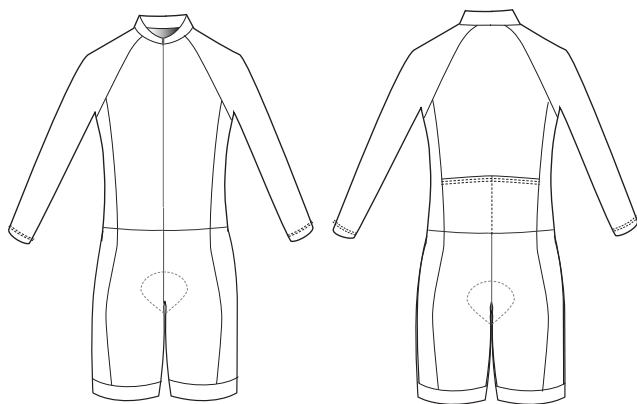

B259D: Women's Long Sleeve Skinsuit
 -with Dump Pockets

CHAMOIS DETAILS:

GOLD CHAMOIS

Our Italian made Women's Gold Chamois uses **four** types of foams with varied densities to provide the best weight distribution on the saddle, giving comfort even on extremely long rides. The all-way stretch Carbon fabric aids heat dispersion, reduces friction and adds natural bacteriostasis and antistatic charges.

SILVER CHAMOIS

Our Italian made Women's Silver Chamois uses **three** high-density foams concentrated in the central heart shape. The all-way stretch Carbon fabric aids heat dispersion, reduces friction and adds natural bacteriostasis and antistatic charges.

BRONZE CHAMOIS

Our Italian made Women's Bronze Chamois uses **two** high-density foams concentrated in the central heart shape. This, combined with an anatomic fit and 4-way stretch, provide comfort and freedom of movement.

Tunnel Tested Lightweight Fabric on Sleeves and Side Panels

Traditional Collar Construction

2" Wide Foldover Leg Hem

8 1/2" Inseam (Size Large)

Form Fit

Fully Customizable

PRICING:

GOLD CHAMOIS